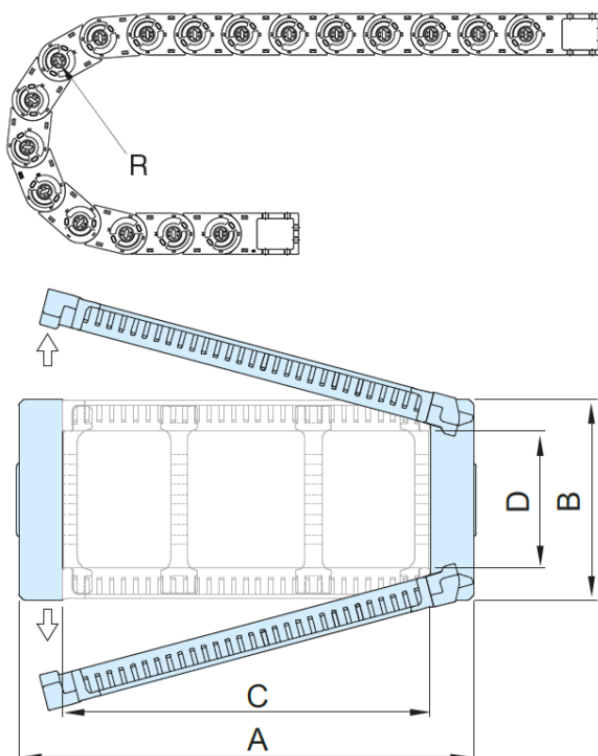

Article number: 18ST095N200R230

Description: ST Shift cable chain, ST095N.200 Radius 230 - Hoved nr. (1LK)
Type ST 095N.200.R230

Measures

A = 238

B = 82

C = 200

D = 56

I = 95

R = 230